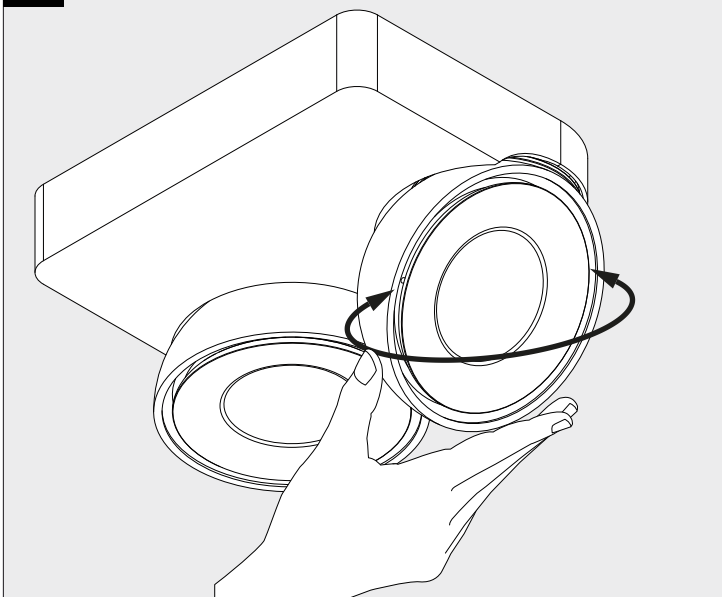

10 Patented rotation / aiming system